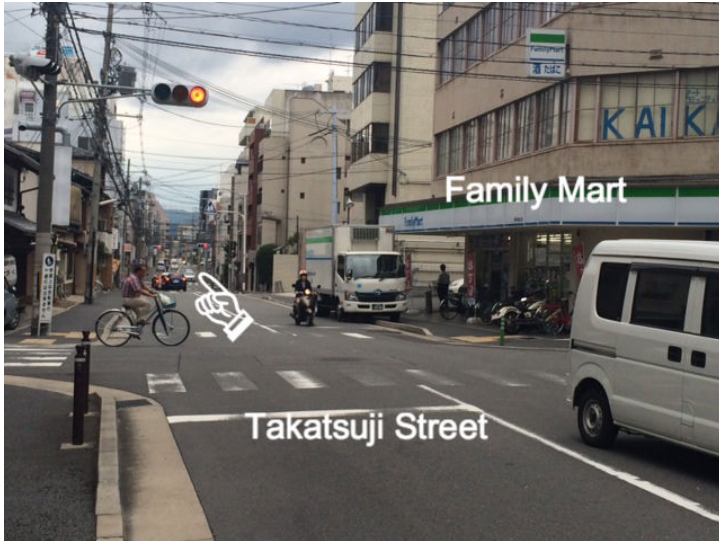

Cooking Sun Direction

Tel: +81-75-746-5094